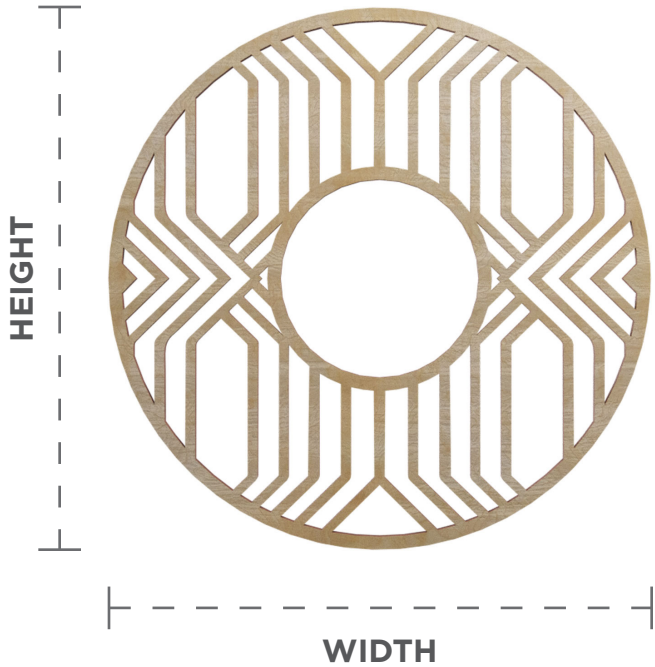

PIERCED FRETWORK CEILING MEDALLIONS

STYLE

EMPIRE

FRONT VIEW

PROJECTION
SIDE VIEW

SIZE RANGE
16" - 40"

WOOD SPECIES

ALDER

BIRCH

CHERRY

HICKORY

RED OAK

WALNUT

PAINT-GRADE

CONSTRUCTION: Wood grain veneer over substrate.
3/8" or 1/4" thickness.

USAGE: Commercial or residential walls & ceilings.
Not suitable for areas exposed to water or for
outdoor applications